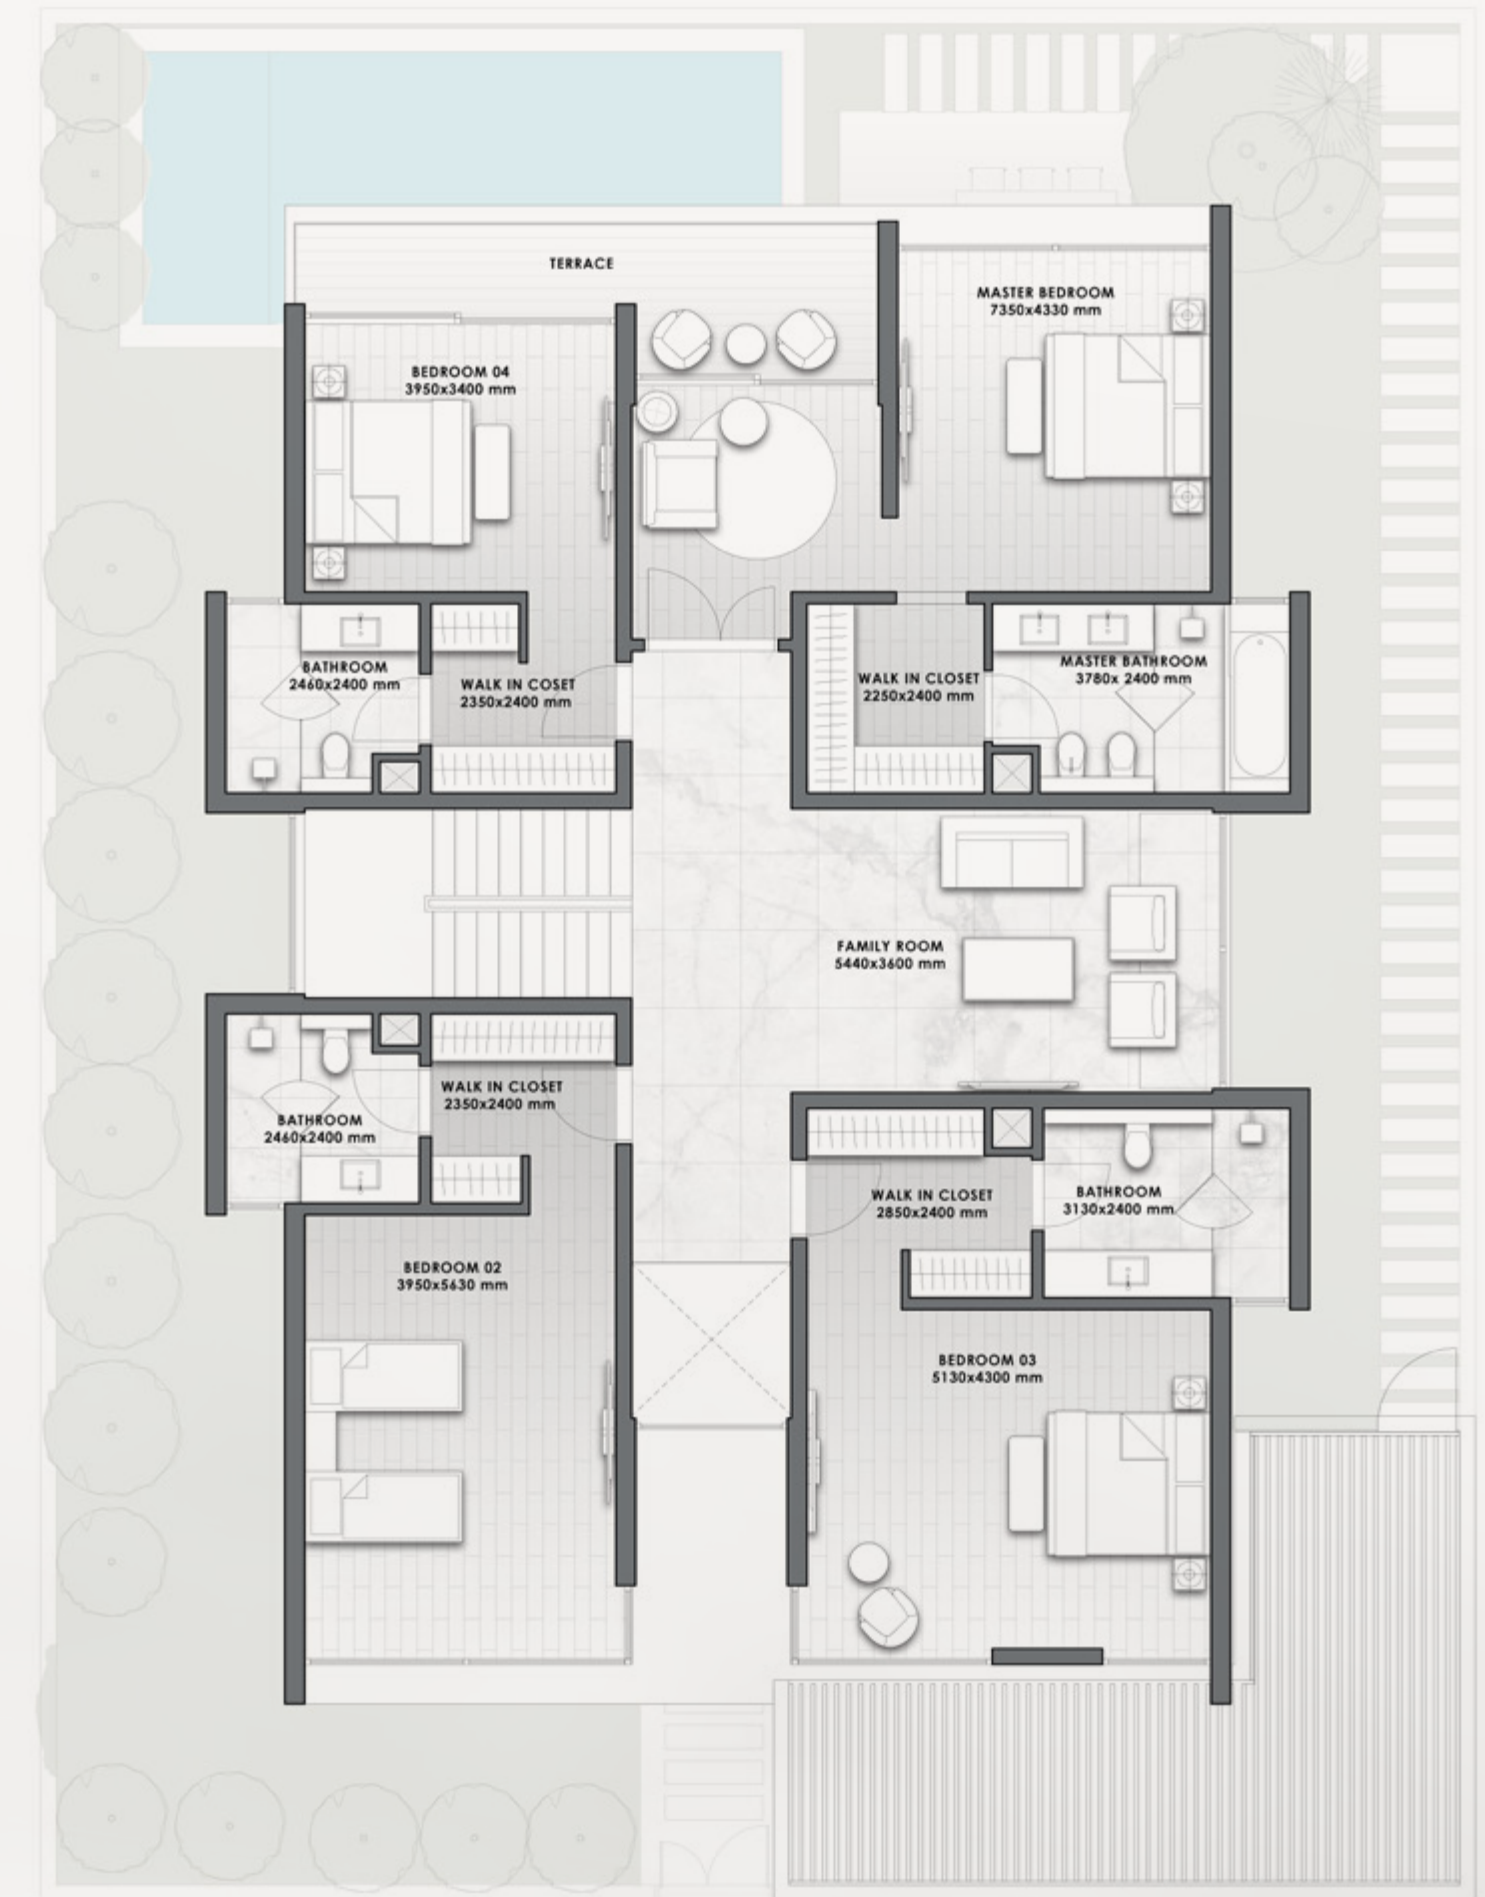

FIRST FLOOR