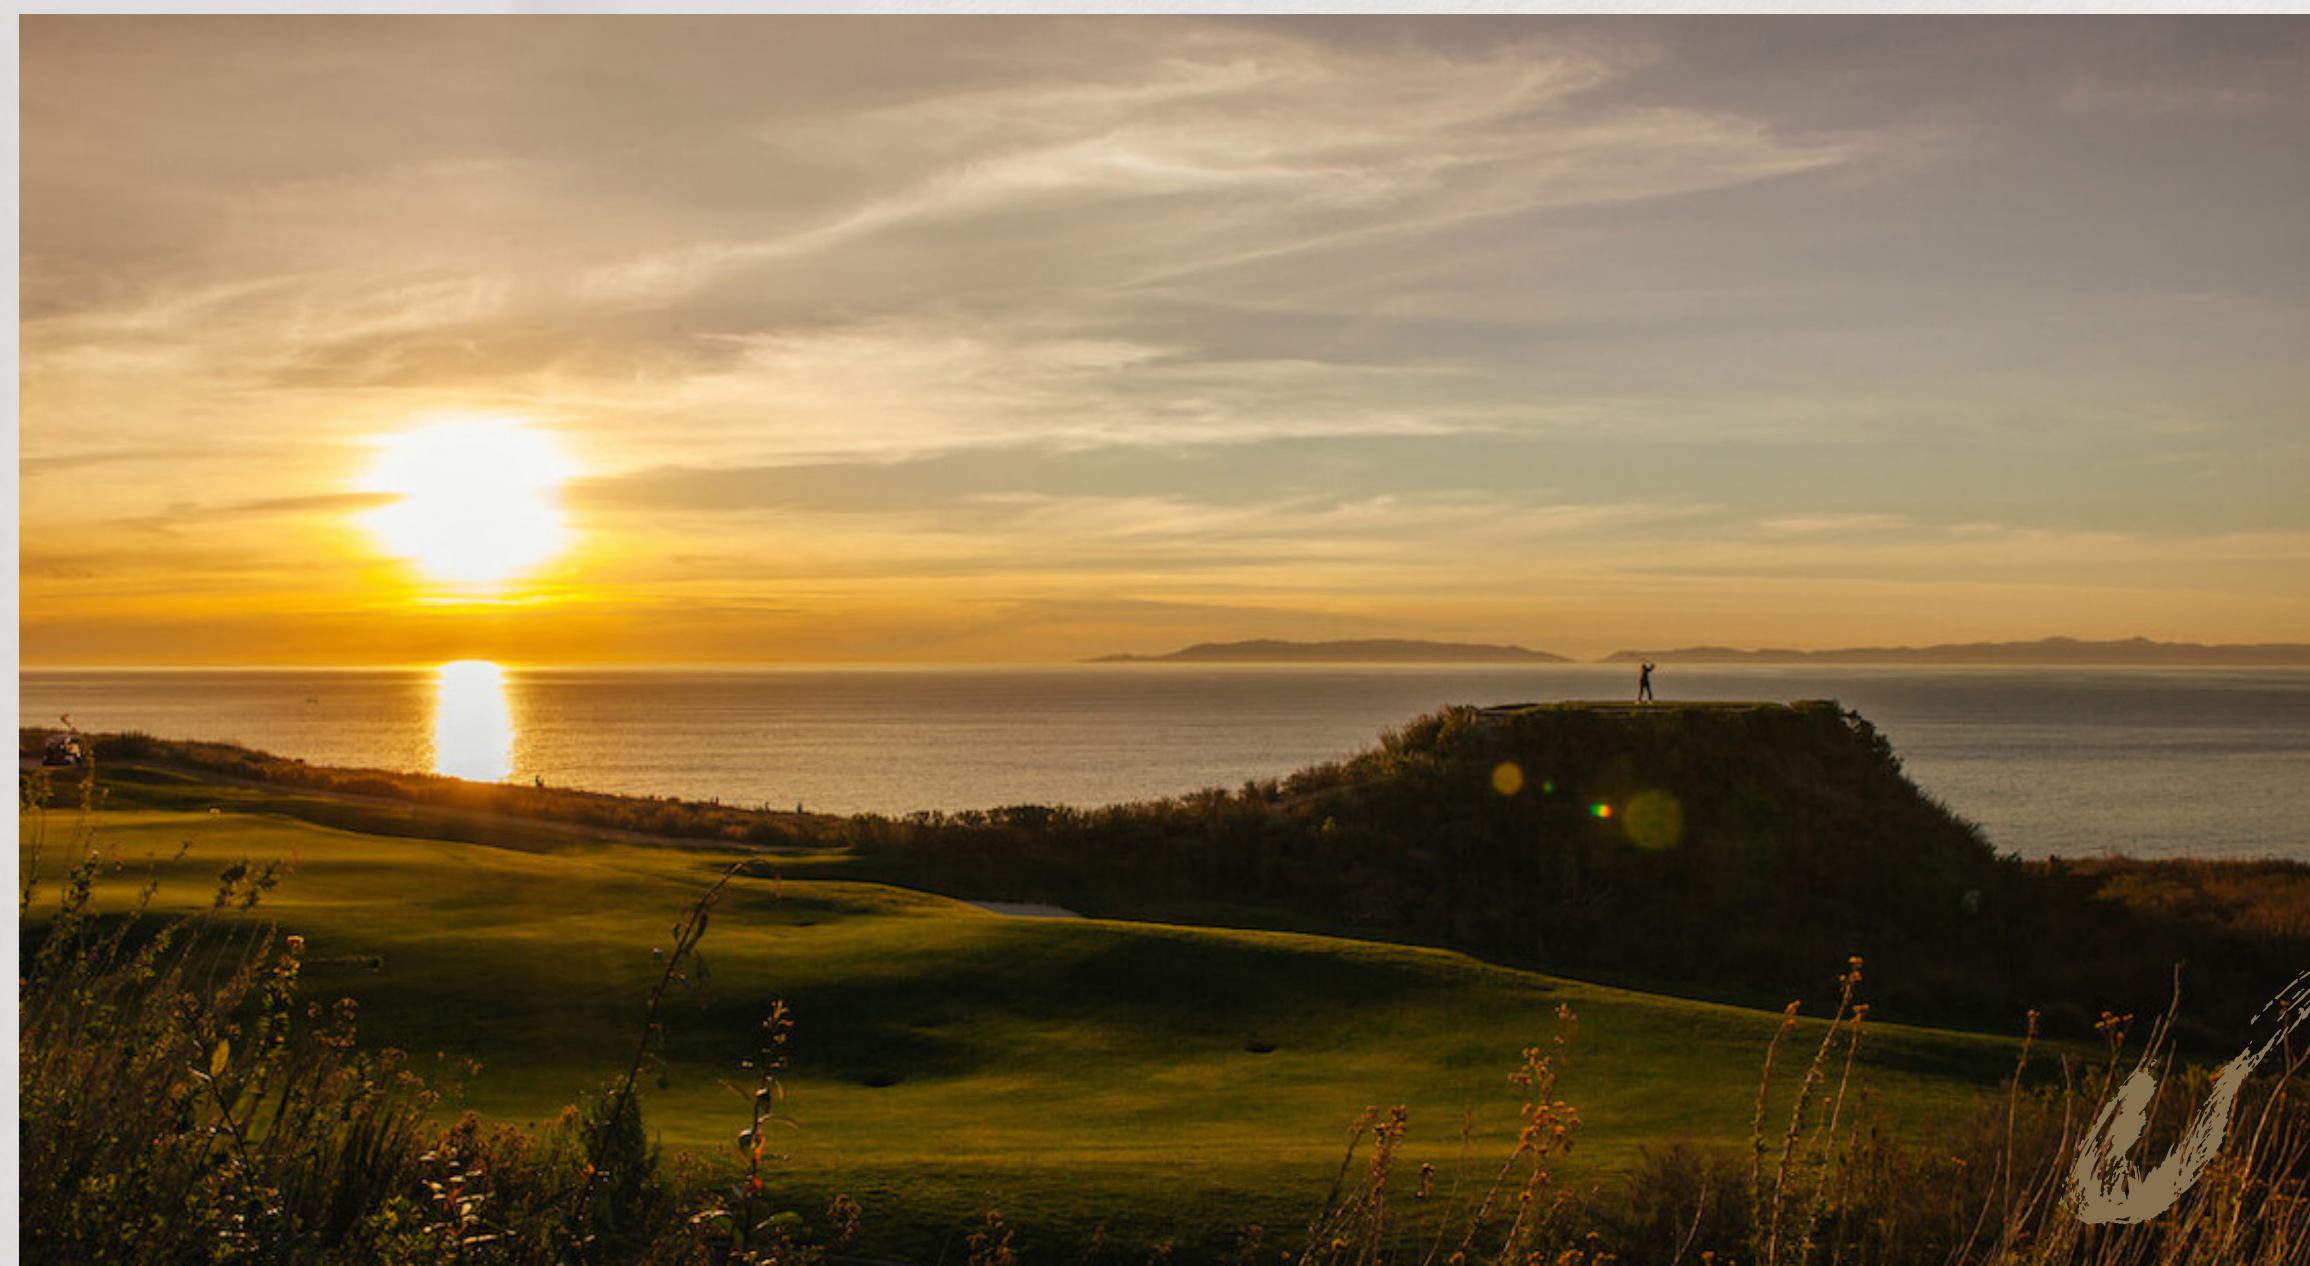

AN ODE
TO THE
Sea

Stunning cliffs
dominating
the ocean. Vast
horizons to indulge
into. Ancestral
nature to rediscover.

It's here. IT'S AIDA.